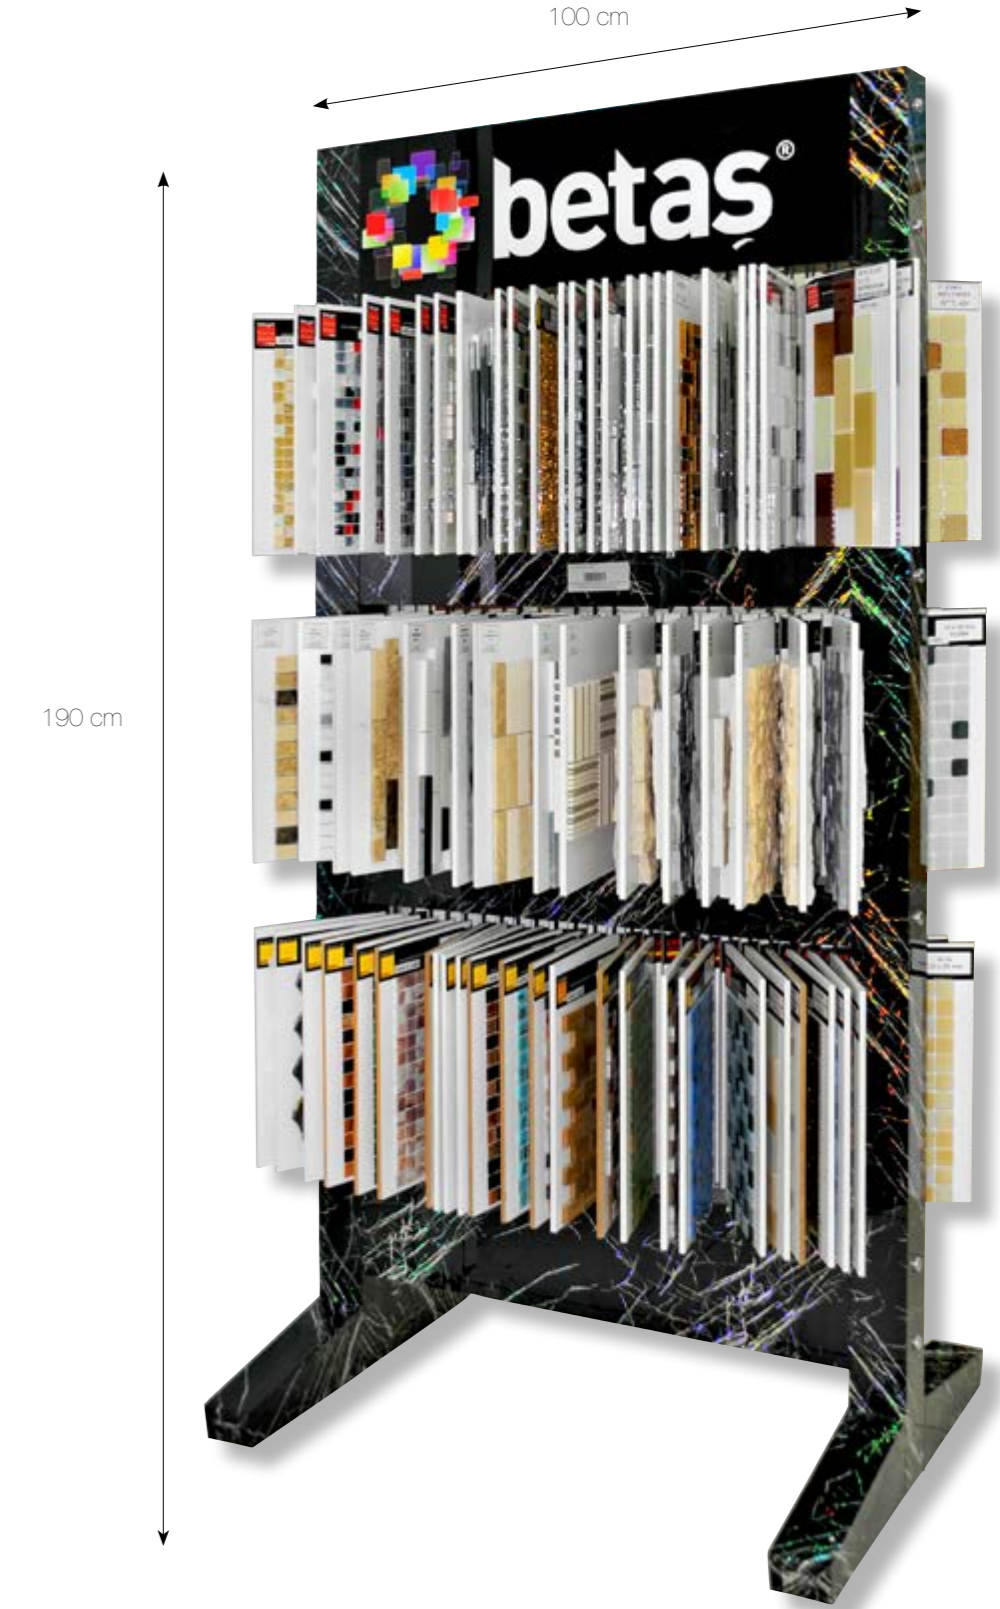

BETAPPOOL;
Çağdaş üretim tesislerinde en kaliteli ürünleri, güvenilir koşullarda üretilen, modern bir şekilde müşterilerine sunuyor.

BETAPPOOL; the most reliable in quality and service, modern production facilities to the highest quality products, reliable conditions, produce, offers its customers a modern.